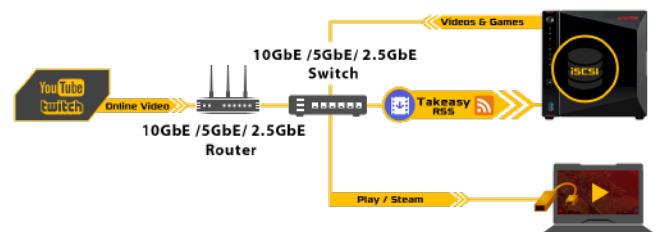

YouTube and Twitch as cloud platforms are not always reliable with long-term archival of content and videos may be deleted without notice. For that, ASUSTOR provides Takeeasy, an app that downloads videos from YouTube and Twitch for archival purposes and can automatically download all public content from a specific channel.