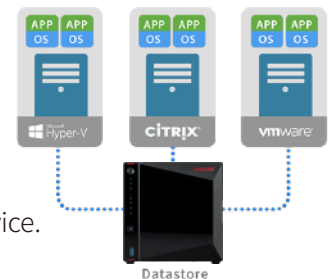

Integrate with a Variety of Enterprise Applications

Storage Virtualization

ASUSTOR's snapshot technology provides almost instantaneous creation of snapshots. It saves a significant amount of time and storage capacity when compared with traditional LUN backups. Should files become damaged or corrupted, the simple and theintuitive interface allows administrators to quickly restore data, completing disaster recovery in the fastest time possible and providing uninterrupted service.