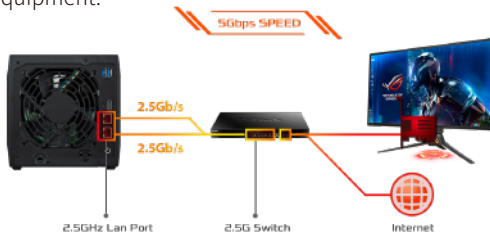

150% faster with 2.5-Gigabit Ethernet

The Nimbustor 4 provides two 2.5-Gigabit Ethernet ports. Enable up to 150% faster performance than Gigabit Ethernet with compatible hardware and up to 5 Gbps using Link Aggregation.*

*Link Aggregation only supported with compatible hardware. Please check beforehand and verify that Link Aggregation is supported on your equipment.