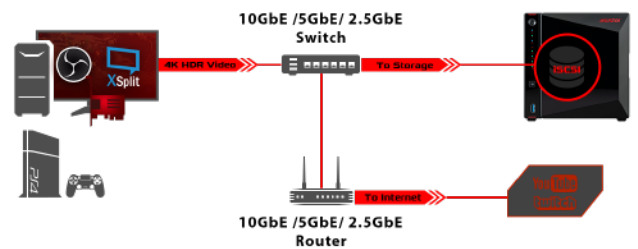

Live Streaming with Your NAS

ASUSTOR NAS devices offer live stream records in up to 4K HDR to be saved directly onto a NAS without affecting game performance. For gamers without large hard drive capacities, LAN parties and internet cafés, ADM offers iSCSI to store less demanding titles to play across multiple devices simultaneously.