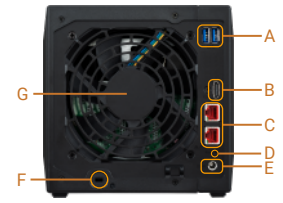

- A. USB 3.2 Gen1 Ports
- B. HDMI Port
- C. 2.5 Gigabit RJ45 Ports
- D. Reset Button
- E. DC Input
- F. K-Lock
- G. System Fan

Software & Features

Operating System

- ADM 3.5 Onwards
- Supports Online Firmware Updates

Supported OS

- Windows XP, Vista, 7, 8, 10, Server 2003, Server 2008, Server 2012
- Mac OS X 10.6 and up
- UNIX, Linux, and BSD

Access Control

- Maximum Number of Users: 4096
- Maximum Number of Groups: 512
- Maximum Number of Shared Folders: 512
- Maximum Number of Concurrent Connections: 512
- Supports Windows Active Directory
- Supports Windows Active Directory / LDAP

File Explorer

- Web-based File Management
- ISO File Mounting
- Share Links
- Task Monitor
- Browse Files on Local PC
- Thumbnail Previews
- Data Access via External Optical Drive
- Supports video playback

System Administration

- Log Type: System Log, Connection Log, File Access Log
- Real-time Online User Monitor
- Real-time System Monitor
- User Quota
- Virtual Drive (ISO Mounting, Maximum 16)
- UPS Support

Storage Management

- Support Multiple Volumes with Spare Disks
- Volume Type: Single disk, JBOD, RAID 0, RAID 1, RAID 5, RAID 6, RAID 10
- Support for Online RAID Level Migration

Disk Management

- Scheduled Bad Block Scans
- Scheduled S.M.A.R.T Scans

External Devices

- Supports USB External Storage Devices
- USB Wi-Fi Dongle Support
- Bluetooth Dongle/Speaker Support
- USB Printer Support
- USB DAC/IR Receiver/Keyboard/Mouse Support
- USB CD ROM Drives/DVD ROM Drives/BD-ROM Drives

Energy Control

- Configurable Disk Hibernation and Sleep Mode Wait Time
- Configurable Time Period for Sleep Mode Activation
- Automatic Sleep

Supported Browsers

- Internet Explorer 11 Onwards, Firefox, Chrome, Safari, Microsoft Edge

Network

- TCP/IP (IPv4 & IPv6)
- Link Aggregation: Supports 802.3ad and Six Other Modes for Load Balancing and/or Network Failover
- Jumbo Frame (MTU)
- VLAN
- EZ Connect
- Wireless Network
- DDNS/EZ-Router
- Supports Wake-on-LAN (WOL)
- Supports Wake-on-WAN (WOW)

Network Protocols

- CIFS / SMB, SMB 2.0 / 3.0, AFP, NFS, FTP (Unicore Supported), TFTP, WebDAV, Rsync, SSH, SFTP, iSCSI/IP-SAN, HTTP, HTTPS, Proxy, SNMP, Syslog

Security

- AES 256-Bit Encryption
- Firewall: Prevent Unauthorized Access
- Alert Notifications: E-mail, SMS
- Encrypted Connections: HTTPS, FTP over SSL/TLS, SSH, SFTP, Rsync over SSH
- Built-in Hardware Encryption Engine: AS10/31/32/61/62/63/64/70/Nimbustor 2&4 Series

Backup Solutions

- Rsync (Remote Sync) Backup
- Cloud Backup
- FTP Backup
- External Backup
- One Touch Backup
- EZ Sync

EZ Sync Manager

- Automatically synchronizes files between a PC and NAS
- Can restore previous versions of files
- Supports file sharing
- AiData now supports accessing EZ Sync files

Network Recycle Bin

- Supports shared folders
- Maintains original directory structure and file permissions
- One-click restore
- Supports scheduled emptying
- Filtering rules
  - File size
  - File extension

Supported Languages