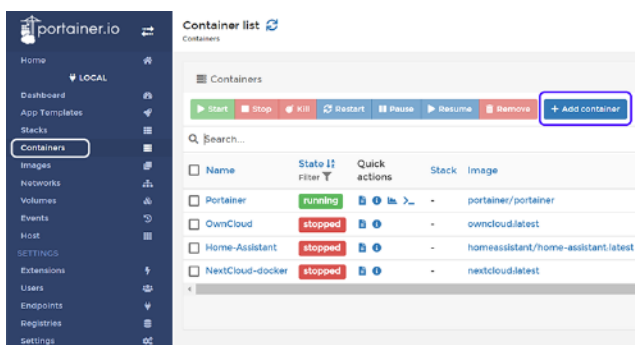

Portainer – Easy Docker Deployments

Even more possibilities for ADM with Portainer for Docker images. With thousands of images, Portainer can download and deploy more types of programs than ever before. Portainer is incredibly user friendly and employs a graphical interface to make Docker images easier to deploy than ever.